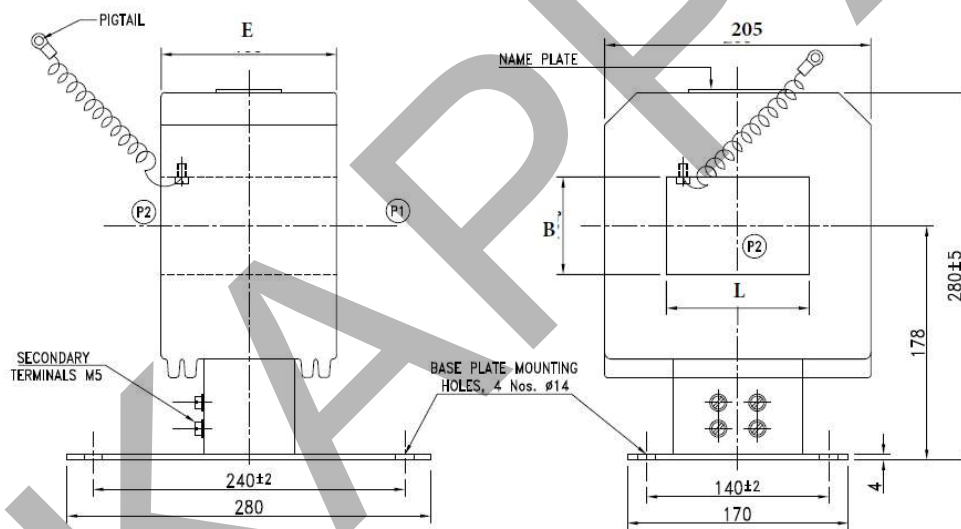

Kappa

Current Technology

WINDOW TYPE CTs

Model 4066-CR387 Inner window

110 x 75 mm

12/36/75 Kv

SELECTION CHART

System Voltage kV	Series	Slot size options	Axial length	Approx weight
		L X B (mm)	E (mm)	In kgs
12/36/75	4066	100 X 55	135 /180 /210	14 to 20
		105 X 40		
		110 X 75		
		130 x 50		