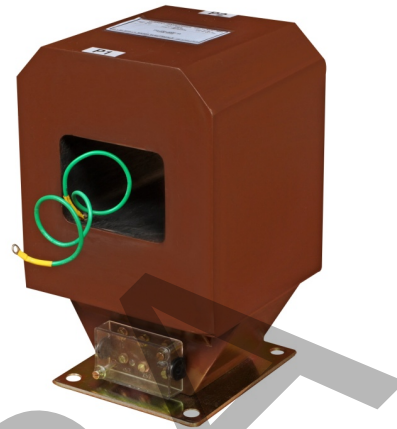

Kappa

Current Technology

WINDOW TYPE CTs

Model 4066-CR387 Inner window

110 x 75 mm

12/36/75 Kv

SELECTION CHART

System Voltage kV	Series	Slot size options	Axial length	Approx weight
		L X B (mm)	E (mm)	In kgs
12/36/75	4066	100 X 55	135 /180 /210	14 to 20
		105 X 40		
		110 X 75		
		130 x 50		